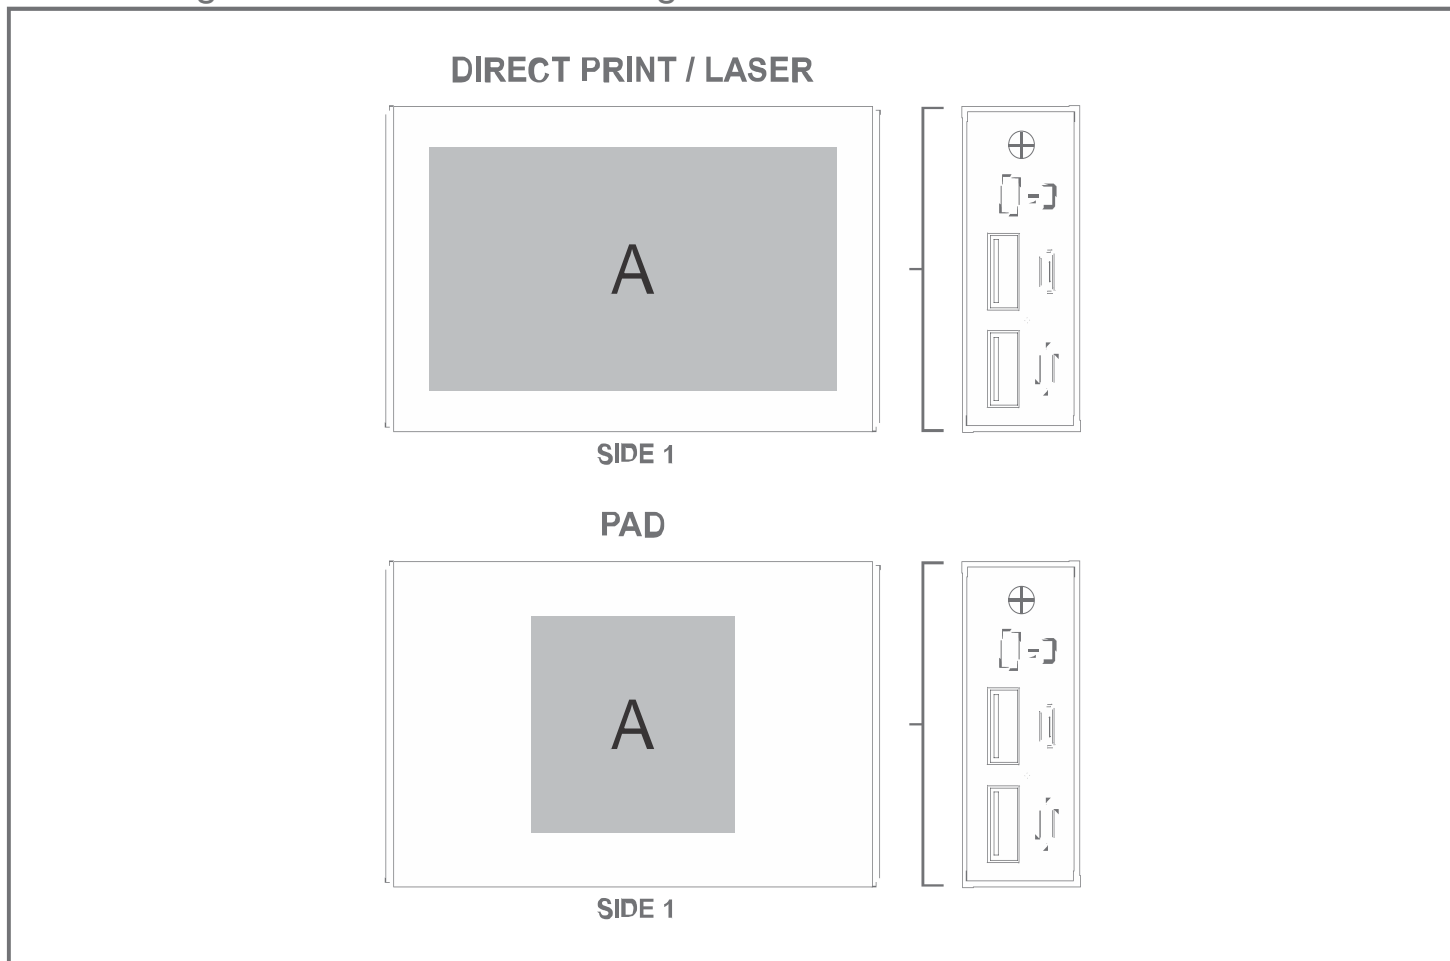

MT-SC-423-B

Swiss Cougar Amsterdam Fast Charge 20W Power Bank

Also available in
**LOGO
24**
Check Logo24
guide and t's & c's

Need to know:

- Includes 1-Position Direct Print OR 1-Position Laser Engraving OR Includes 1-Colour, 1-Position Pad Print (setup fees apply)

- Laser colour: White

Branding Options:

| Position | Branding Method (Branding Code) | No. of Colours | Dimension |
|----------|---------------------------------|----------------|-----------------------|
| A | Direct to Print (DP-C) | Full Colour | 80mm wide x 50mm high |
| A | Laser Engraving (LC) | N/A | 80mm wide x 50mm high |
| A | Pad Printing (PC) | 4 Colours | 40mm wide x 40mm high |